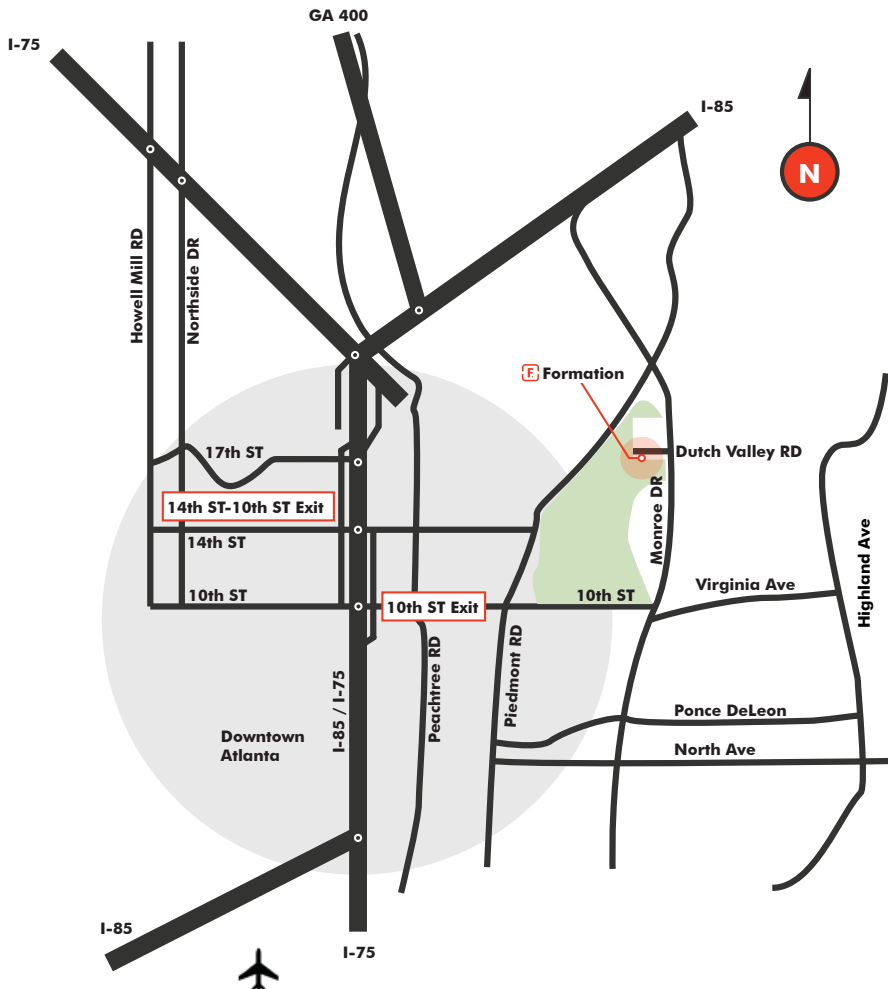

Formation Design Group is located in Midtown Atlanta adjacent to Piedmont Park, approximately 20 minutes by car from Atlanta's Hartsfield Jackson International Airport. For commercial flights, Hartsfield Jackson International Airport is the closest option. For private aircraft please use DeKalb-Peachtree Airport (PDK).

Formation's GPS Coordinates

Longitude 33° 47' 31.52" N
Latitude 84° 22' 8.55" W

Directions From Hartsfield Jackson Atlanta International Airport

1. Exit terminal area and follow signs to I-75 / I-85 North to Downtown Atlanta
2. Continue on I-75 / I-85 through Downtown
3. Exit at 10th street. At the top of the exit ramp turn right onto 10th street
5. Continue east on 10th ST to the "T" intersection of 10th ST & Monroe Dr - Turn left onto Monroe Dr.
6. Continue on North on Monroe Dr through 3 traffic lights to the "T" intersection of Monroe Dr and Dutch Valley RD. Turn left onto Dutch Valley RD.
7. Formation Design Group is halfway down Dutch Valley RD on the left side.